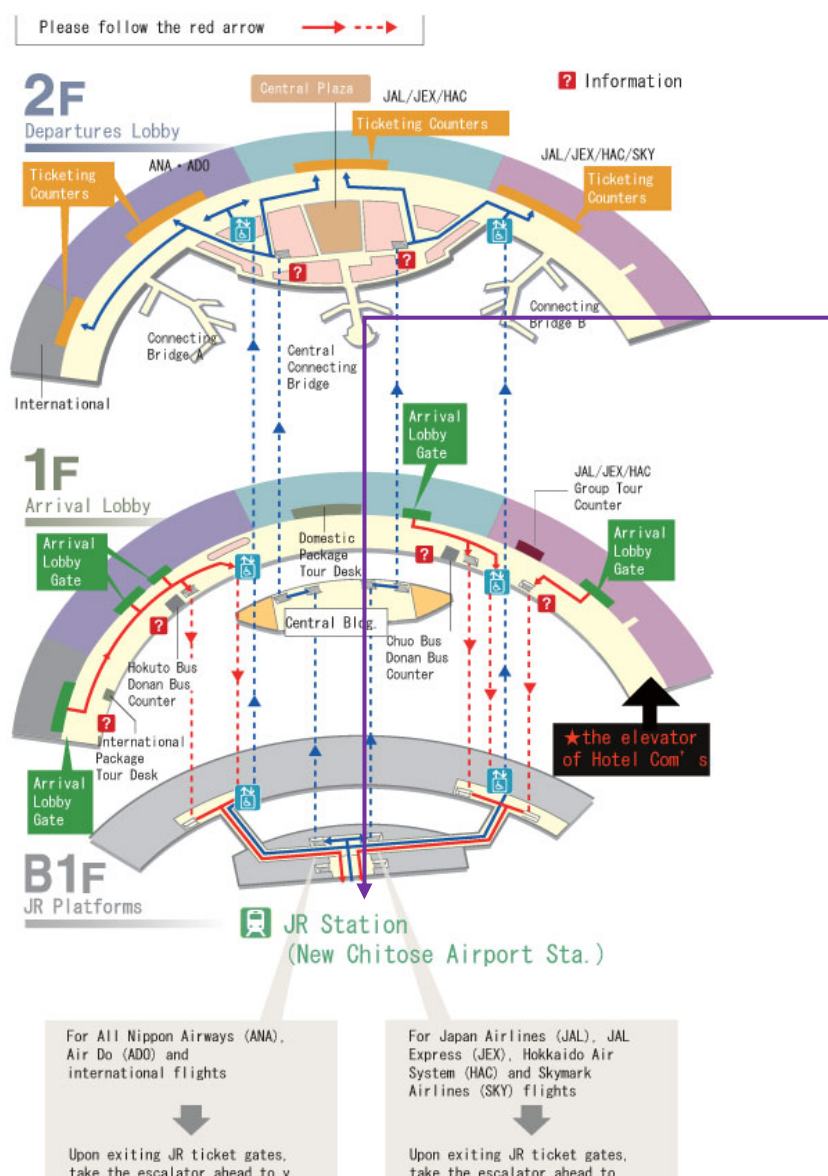

to Sapporo by Rapid Airport Express. 15-min. intervals, 36 min. (fastest),

Fare (one way): Adult 1,040JPY

<http://new-chitose-airport.jp/en/access/jr/>

Time table in English

<http://new-chitose-airport.jp/en/access/jr/timejr/>

↓ New Chitose Airport

2. From Sapporo station (North Exit) to the hotel is 2 minutes by walk

JR Sapporo Station layout

<http://www2.jrhokkaido.co.jp/global/english/access/sapporo.html>

Emergency contact

Contact mobile No. during weekend and night