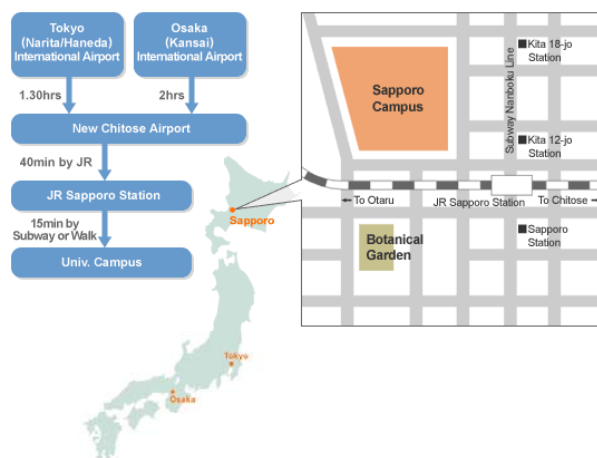

Sapporo city

<http://www.welcome.city.sapporo.jp/english/index.html>

Narita International Airport (Tokyo)

<http://www.narita-airport.jp/en/index.html>

Weather in December in Sapporo

The snowy season starts in earnest as it begins to snow almost every day.

Average temperature: -0.9, low -4.1, high 2.1